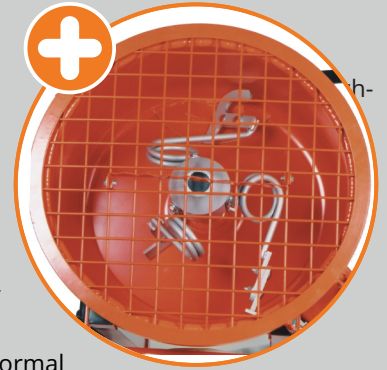

ATIKA®

Pan mixer **Compact 100**

The compact all-round mixer for modern building materials.

Efficient and suitable for excellent mixing quality.

Significantly better mixing results with up to 60 % time savings.

CE

Pan mixer **Compact 100**

Powerful pan mixer - essential for construction site operation.

- The robust and solid construction makes it absolutely suitable for construction sites;
- the spring-loaded 3-fold agitator with its offset mixing arms with mixing paddles and the wall scraper always guarantee an excellent mixing result. It can be quickly removed for maintenance and cleaning without tools;
- safe working - the operating switch is equipped with a quick-stop button and safety off for the lockable drum cover,
- the bag tearer enables easy and dosed filling of the 100 litre drum;
- the segment slider integrated in the drum base facilitates filling of the mixed material: either directly into a bucket with the aid of the folding bucket console or directly into a mortar bucket or wheelbarrow with the bucket console folded upwards;
- + due to the compact dimensions and the large solid rubber wheels, the compulsory mixer can even be transported quickly and easily over stairs to the work site;
- + due to the additional transport wheels, it can also be driven to the construction site in a normal estate car.

the bucket console for comfortably filling

transport by car possible

safety switch-off

Pan mixer

Compact 100

Order-no.	315600
AC-motor	240 V~ 50 Hz / 1355 min ⁻¹ / 9.8 A
Power P ₁ (S6 - 40%)	2300 W
Drum capacity / unmixed capacity	100 l / approx. 80 l
Agitator speed n ₀	35 min ⁻¹
Protection degree	IP 44
Solid rubber wheel	Ø 300 mm
Guaranteed sound power level L _{WA}	95 dB(A)
Additional plastic rolls for transport	✓
Front folding bucket console	✓
3-way agitator	✓
No-voltage release	✓
Dimensions (length x width x high)	approx. 720 x 690 x 1190 mm
Weight	approx. 111 kg